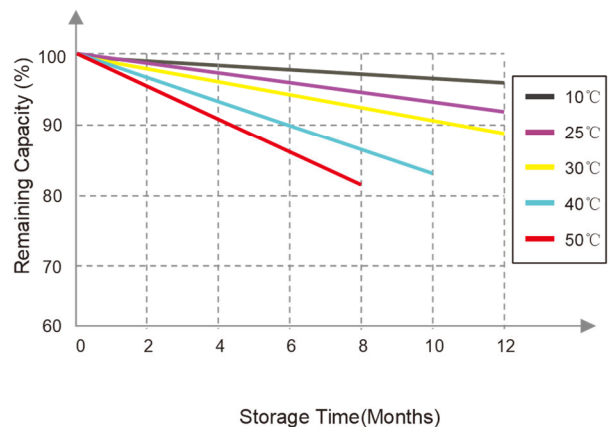

Different Rate Discharge Curve

Different Rate Discharge Curve @25°C

Different Temperature Discharge Curve

Different Temperature Discharge Curve @0.5C

State of Charge Curve

State of Charge Curve @0.5C 25°C

Charging Characteristics

Charging Characteristics @0.5C 25°C

Cycle Life Curve

Different DOD Discharge Cycle Life Curve @1C

Self Discharge Characteristics Curve

Different Temperature Self Discharge Curve

Forbehold for trykfej.